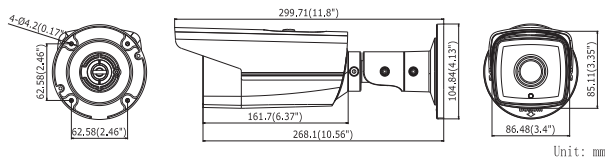

Dimensions

Accessories

DS-2CD2T42WD-I5	
Camera	
Image Sensor	1/3" progressive scan CMOS
Minimum Illumination	Color: 0.028 @ f/2.0, AGC on; BW: 0 lux with IR
Shutter Speed	1/3 s to 1/10,000 s
Slow Shutter	Supported
Lens	4 mm, 6 mm options
Angle of View	83° (4 mm), 56° (6 mm)
Lens Mount	M12
Day/Night	IR cut filter with auto switch
Digital Noise Reduction	3D DVR
Wide Dynamic Range	120 dB
Pan/Tilt/Rotation	3-axis positioning
Compression Standards	
Video Compression	H.264+/H.264/MJPEG
H.264 Type	Main profile
Video Bit Rate	256 Kbps to 16 Mbps
Dual Streams	Yes
Image	
Maximum Resolution	2688 × 1520
Frame Rate	20 fps (2688 × 1520), 30 fps (1920 × 1080), (1280 × 720)
Image Settings	Compression, color, saturation, brightness, contrast, sharpness, rotate mode, privacy mask
Backlight Compensation	Yes, zone configured
Region of Interest (ROI)	Yes
Analytics	
Smart Features	Line crossing detection, intrusion detection
Network	
Network Storage	NAS (supports NFS, SMB/CIFS)
Alarm Triggers	Motion detection, line crossing detection, intrusion detection, tamper alarm, network disconnect, IP address conflict, storage exception
Protocols	TCP/IP, UDP, ICMP, HTTP, HTTPS, FTP, DHCP, DNS, DDNS, RTP, RTSP, RTCP, PPPoE, NTP, UPnP, SMTP, SNMP, IGMP, 802.1X, QoS, IPv6, Bonjour
Security	Flash-prevention, dual stream, heartbeat, mirror, password protection, privacy mask, watermark, IP address filtering, anonymous access
Standards	ONVIF (PROFILE S, PROFILE G), PSIA, CGI, ISAPI
Interface	
Communication	1 RJ-45 10M/100M Ethernet port
General	
Operating Conditions	-30° C to 60° C (-22° F to 140° F), humidity 95% or less (non-condensing)
Power	12 VDC ±10%, PoE (802.3af)
Power Consumption	Maximum 7.5 W
IR Range	50 meters (~165 feet)
Ingress Protection Level	IP67
Dimensions	299.71 mm × 86.48 mm × 85.11 mm (11.8" × 3.4" × 3.35")
Weight	1200 g (2.65 lbs.)