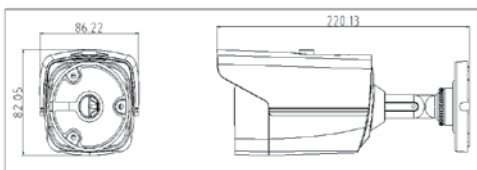

DS-2CE16D1T-IT1/IT3/IT5 HD1080P EXIR Bullet Camera

TURBO HD

EXIR

Key features

- HD1080P Video Output
- Adopt HDTVl Technology
- True Day/Night, Smart IR
- EXIR technology, 20/40/80m IR distance
- IP66 weatherproof
- OSD menu controlled via UTC

Dimensions

Accessories

Video balun
DS-1H18

Available models

DS-2CE16D1T-IT1
DS-2CE16D1T-IT3
DS-2CE16D1T-IT5

	DS-2CE16D1T-IT1	DS-2CE16D1T-IT3	DS-2CE16D1T-IT5
Camera			
Image Sensor	2 MP CMOS Image Sensor		
Signal System	PAL / NTSC		
Effective Pixels	1930(H)*1088(V)		
Min. Illumination	0.01 Lux @(F1.2,AGC ON), 0 Lux with IR		
Shutter speed	1/25(1/30) s to 1/50,000 s		
Lens	2.8mm, 3.6mm, 6mm optional	3.6mm, 6mm, 8mm, 12mm, 16mm optional	
	Angle of View: 105.8°(2.8mm), 84.3°(3.6mm), 55.4°(6mm)	Angle of View: 84.3°(3.6mm), 55.4°(6mm), 38.7°(8mm), 24.8°(12mm), 19.2°(16mm)	
Lens Mount	M12		
Angle Adjustment	Pan: 0 - 360°, Tilt: 0 - 90°, Rotation: 0 - 360°		
Day & Night	ICR		
Synchronization	Internal synchronization		
Video Frame Rate	1080p@25fps/1080p@30fps		
HD Video Output	1 Analog HD output		
S / N Ratio	More than 52dB		
Menu			
AGC	Support		
D/N Mode	Color/ BW/ EXT		
White Balance	Auto/ Manual		
BLC	Support		
Language	English/ Chinese		
Function	Digital noise reduction, Mirror		
General			
Working Temperature / Humidity	-40 °C – 60 °C (-40 °F – 140 °F) Humidity 90% or less (non-condensing)		
Power Supply	12 VDC		
Power Consumption	Max. 2.5W	Max. 3.5W	Max. 5W
Weather Proof Ratings	IP66		
IR Range	Up to 20m	Up to 40m	Up to 80m
Communication	Up the coax Protocol: HIKVISION-C(Coaxitron)		
Dimensions	86.22×82.05×220.13mm(3.39" ×3.23" ×8.67")		
Weight	430 g (0.95 lb)		